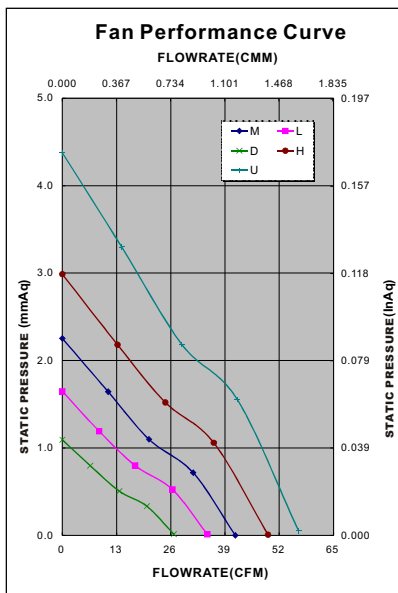

*Motor protective circuit and third lead wire functions

0	1	2	3	4	6	7	8	9	A	B
✓	✓	✓	✓		✓				✓	

*Safety approvals

✓	✓		✓	✓