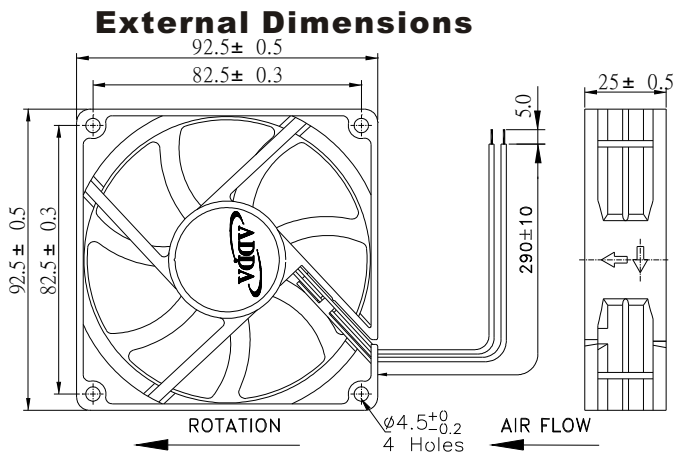

◀ **92X92X25mm Series** ▶

Spot cooling, also suitable for small space requirements, laptops PC and notebook, etc.,

Frame: Plastic (UL:94v-0)  
 Impeller: Plastic (UL:94v-0)  
 Bearing: Hypro bearing  
 Lead wire: UL1007AWG24  
 OPERATING TEMP\*: -10C~70C  
 VOLTAGE AVAILABLE: 12V, 24V, 48V  
 \*:-10C~60C for fans with sleeve/ball combination bearings.

\*: Noise is measured at the distance of one (1) meter from the axis of intake.

**Specifications (Nominal)**

Frame size (mm)	Model No.	Bearing System Type	Rated Voltage (v)	Rated Current (A)	Rated Power (W)	Rated Speed (rpm)	Maximum AirFlow		Maximum Pressure		Noise Level (dB/A)	Weight (g)
							(CMM)	(CFM)	(InAq)	(mmAq)		
92X92X25	AD0912UB-A70GL		12	0.30	3.60	3300	1.595	56.62	0.175	4.38	39.4	101
	AD0912HB-A70GL		12	0.25	3.00	2900	1.389	49.30	0.120	2.99	35.0	
	AD0912MB-A70GL		12	0.17	2.04	2400	1.169	41.49	0.090	2.25	31.3	
	AD0912LB-A70GL		12	0.13	1.56	2050	0.979	34.75	0.066	1.65	25.0	
	AD0912DB-A70GL		12	0.09	1.08	1600	0.753	26.72	0.044	1.09	18.0	
	AD0912UB-A71GL		12	0.39	4.68	3300	1.604	56.95	0.153	3.82	39.4	
	AD0912HB-A71GL		12	0.25	3.00	2900	1.400	49.69	0.116	2.89	35.0	
	AD0912MB-A71GL		12	0.17	2.04	2600	1.246	44.25	0.101	2.53	32.7	
	AD0912LB-A71GL		12	0.12	1.44	2300	1.064	37.76	0.078	1.94	29.8	
	AD0912DB-A71GL		12	0.07	0.84	1600	0.753	26.72	0.044	1.09	18.0	
	AD0924XB-A71GL		24	0.25	6.00	3800	1.868	66.32	0.218	5.45	45.0	
	AD0924UB-A71GL		24	0.21	5.04	3300	1.604	56.95	0.153	3.82	39.4	
	AD0924HB-A71GL		24	0.15	3.60	2900	1.400	49.69	0.116	2.89	35.0	
	AD0924MB-A71GL		24	0.12	2.88	2600	1.246	44.25	0.101	2.53	32.7	
	AD0924HB-A7AGL		24	0.15	3.60	2700	1.316	46.72	0.118	2.94	33.7	
	AD0948HB-A70GL		48	0.11	5.28	2900	1.389	49.30	0.120	2.99	35.0	
AD0948UB-A71GL		48	0.16	7.68	3500	1.717	60.95	0.177	4.42	42.0		
AD0948HB-A71GL		48	0.13	6.24	2900	1.389	49.30	0.120	2.99	35.0		